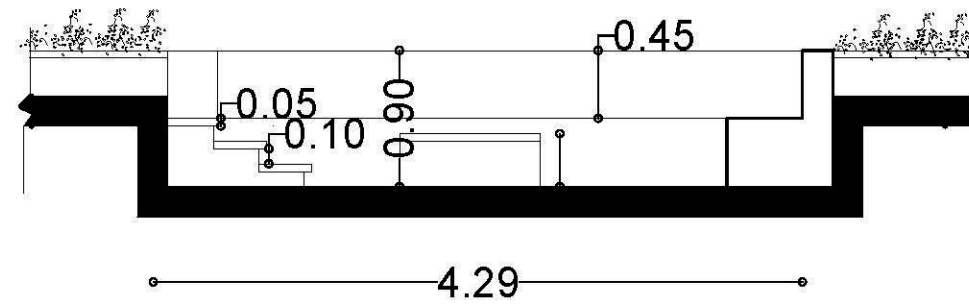

Bover Detail 

Bower Detail 

WWW.TARHE9.COM

Instagram : tarhe9_group

WhatsApp : 09132148343

Bower DETAIL

Scale 1:50

Section A-A

WhatsApp : 09132148343

Bower DETAIL

Scale 1:100