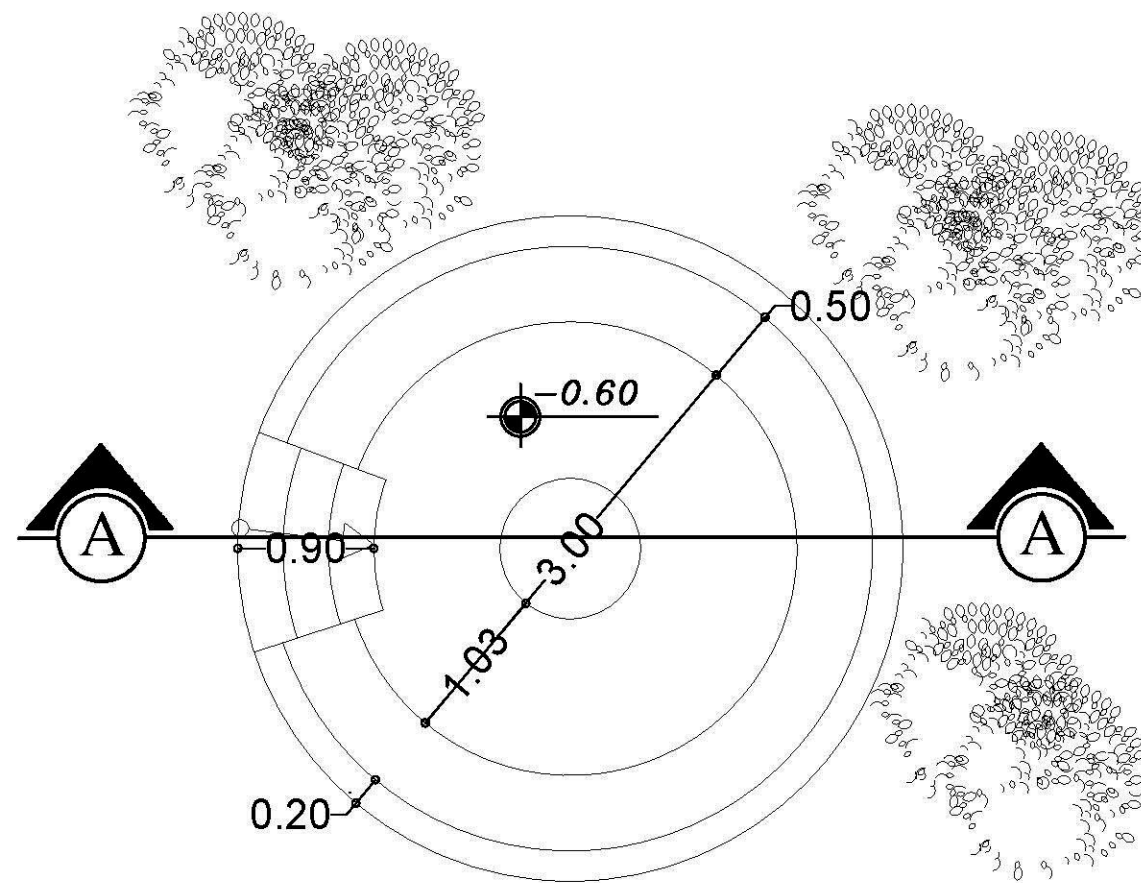

Bover Detail 

Bower Detail 

WWW.TARHE9.COM

Instagram : tarhe9_group

WhatsApp : 09132148343

Bower DETAIL

Scale 1:50

Section A-A

BASEMENT FLOOR PELAN

Scale 1:100

DETAIL **D**

DETAIL **C**

DETAIL **B**

DETAIL **A**

WWW.TARHE9.COM

Instagram : tarhe9_group

WhatsApp : 09132148343

Bower DETAIL

Scale 1:100