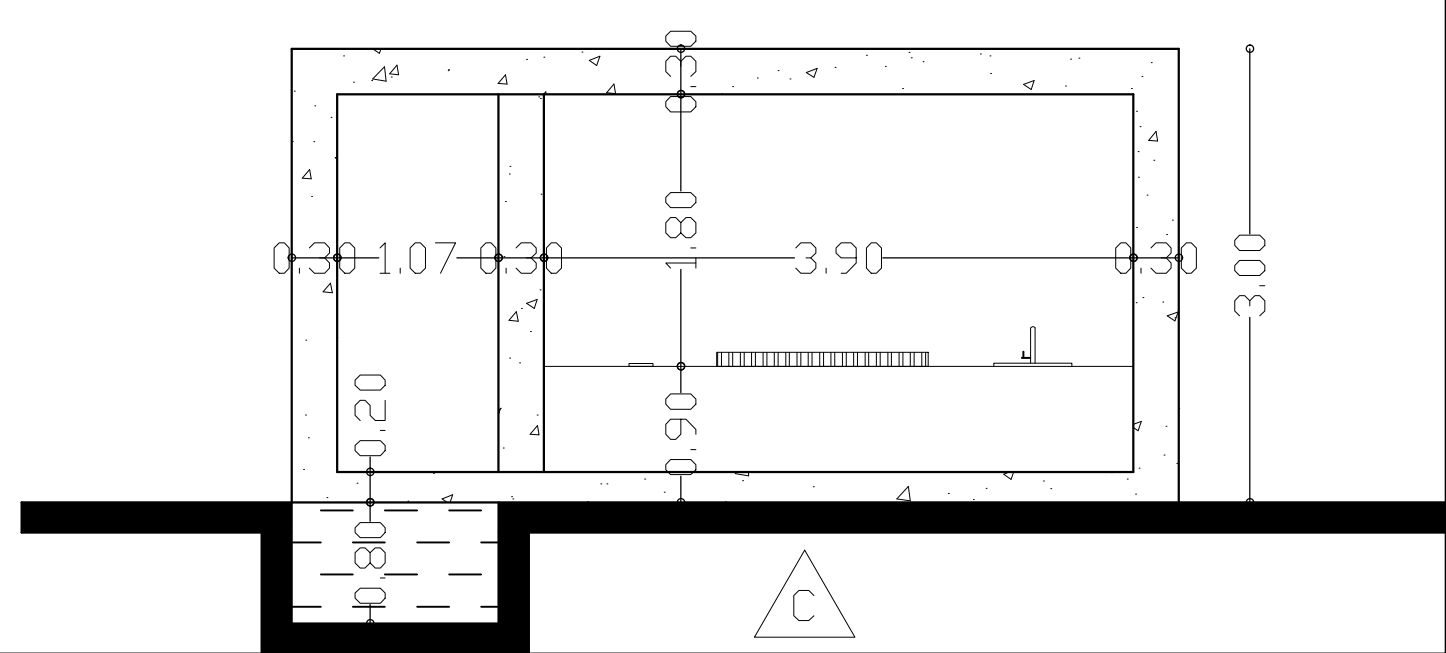

WWW.TARHE9.COM

Instagram : tarhe9.co

WhatsApp : 09132148343

Detaile

Scale 1:50