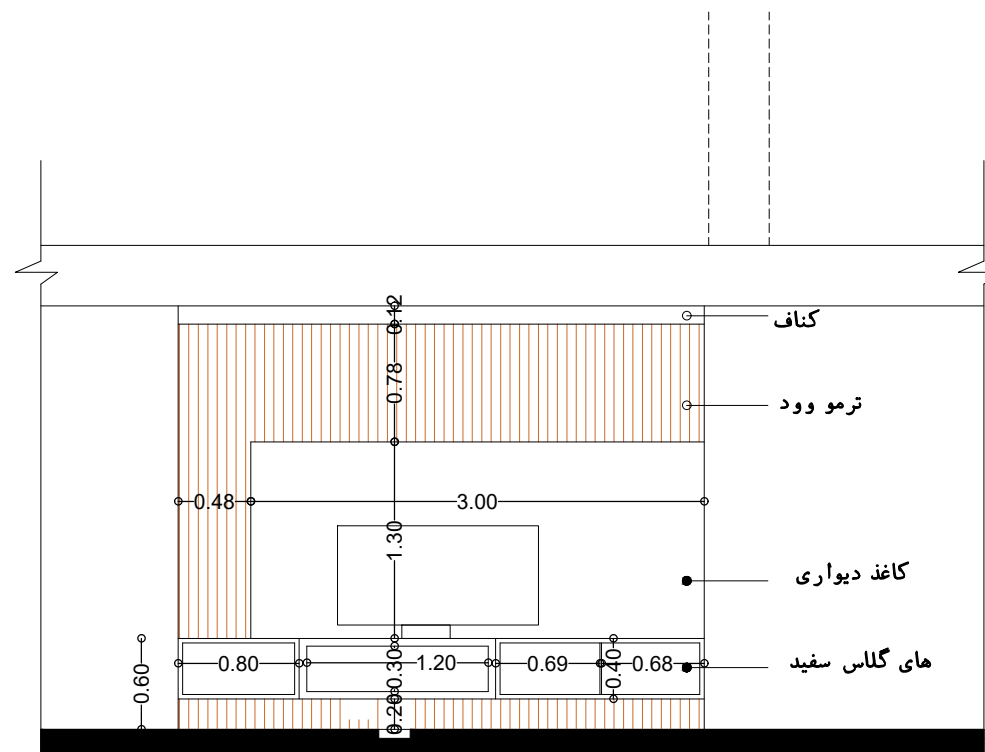

Detail A closet

Instagram: tarhe9_group

WhatsApp: 09132148343

Elevations of Bed Room

WWW.TARHE9.COM

scale 1:50

Architectural Design

Detaile A

Detaile B

Instagram: tarhe9_group

WhatsApp: 09132148343

Elevations of Living Room

WWW.TARHE9.COM

scale 1:50

Architectural Design

Detaile B

Detaile C

WWW.TARHE9.COM

Instagram : tarhe9.co

WhatsApp : 09132148343

Detaile

Scale 1:50