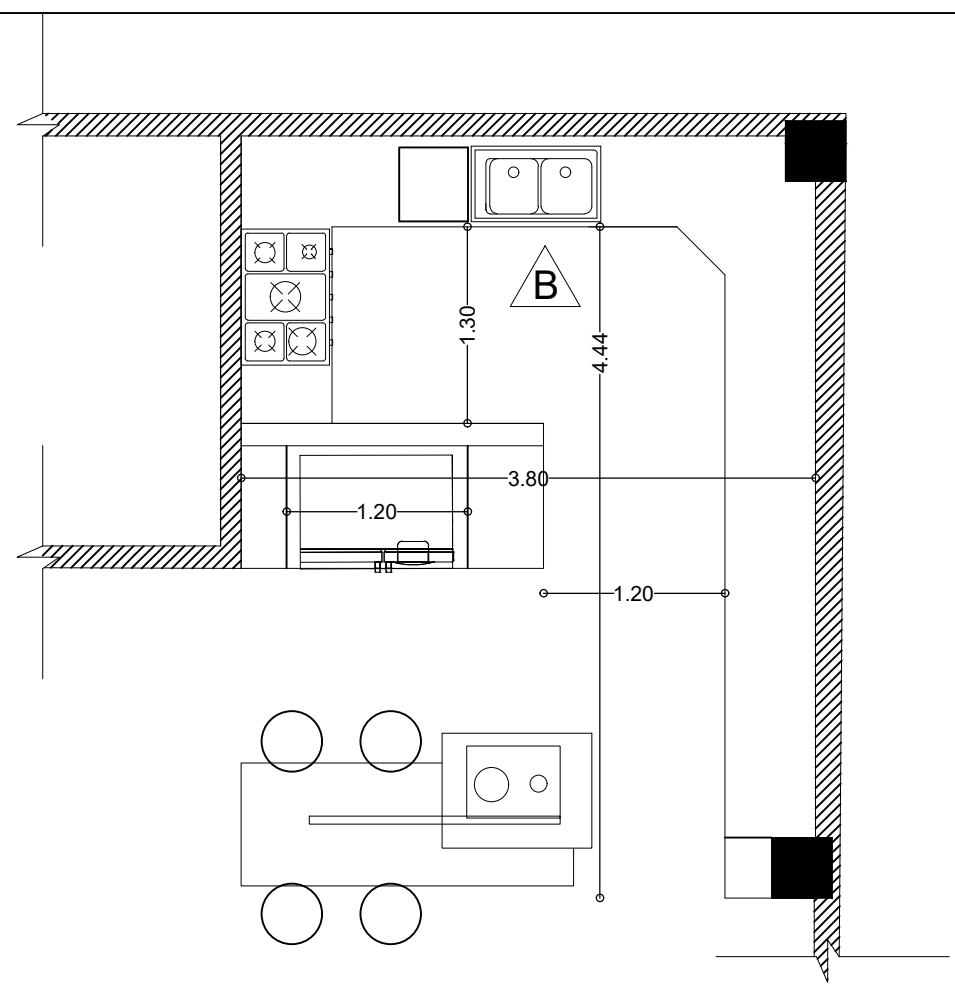

Detail A closet

Instagram: tarhe9_group

WhatsApp: 09132148343

Elevations of Bed Room

WWW.TARHE9.COM

scale 1:50

Architectural Design

Detaile A

Detaile B

Instagram: tarhe9_group

WhatsApp: 09132148343

Elevations of Living Room

WWW.TARHE9.COM

scale 1:50

Architectural Design

Detaile B

Detaile C

WWW.TARHE9.COM

Instagram : tarhe9.co

WhatsApp : 09132148343

Detaile

Scale 1:50