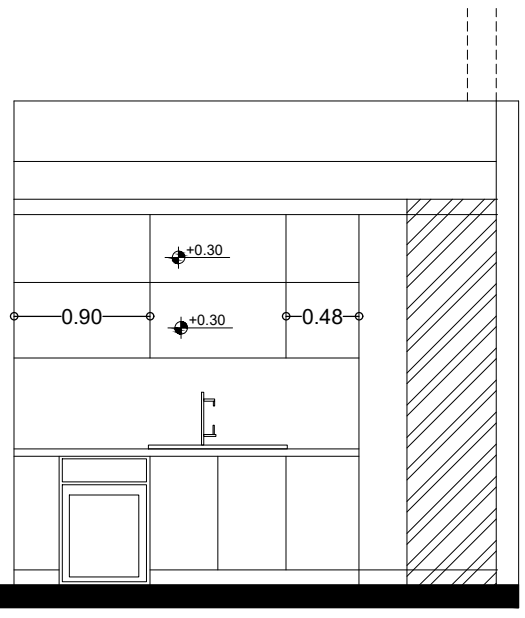

Detaile B

Instagram: tarhe9_group

WhatsApp: 09132148343

Elevations of Living Room

WWW.TARHE9.COM

scale 1:50

Architectural Design

Detaile B