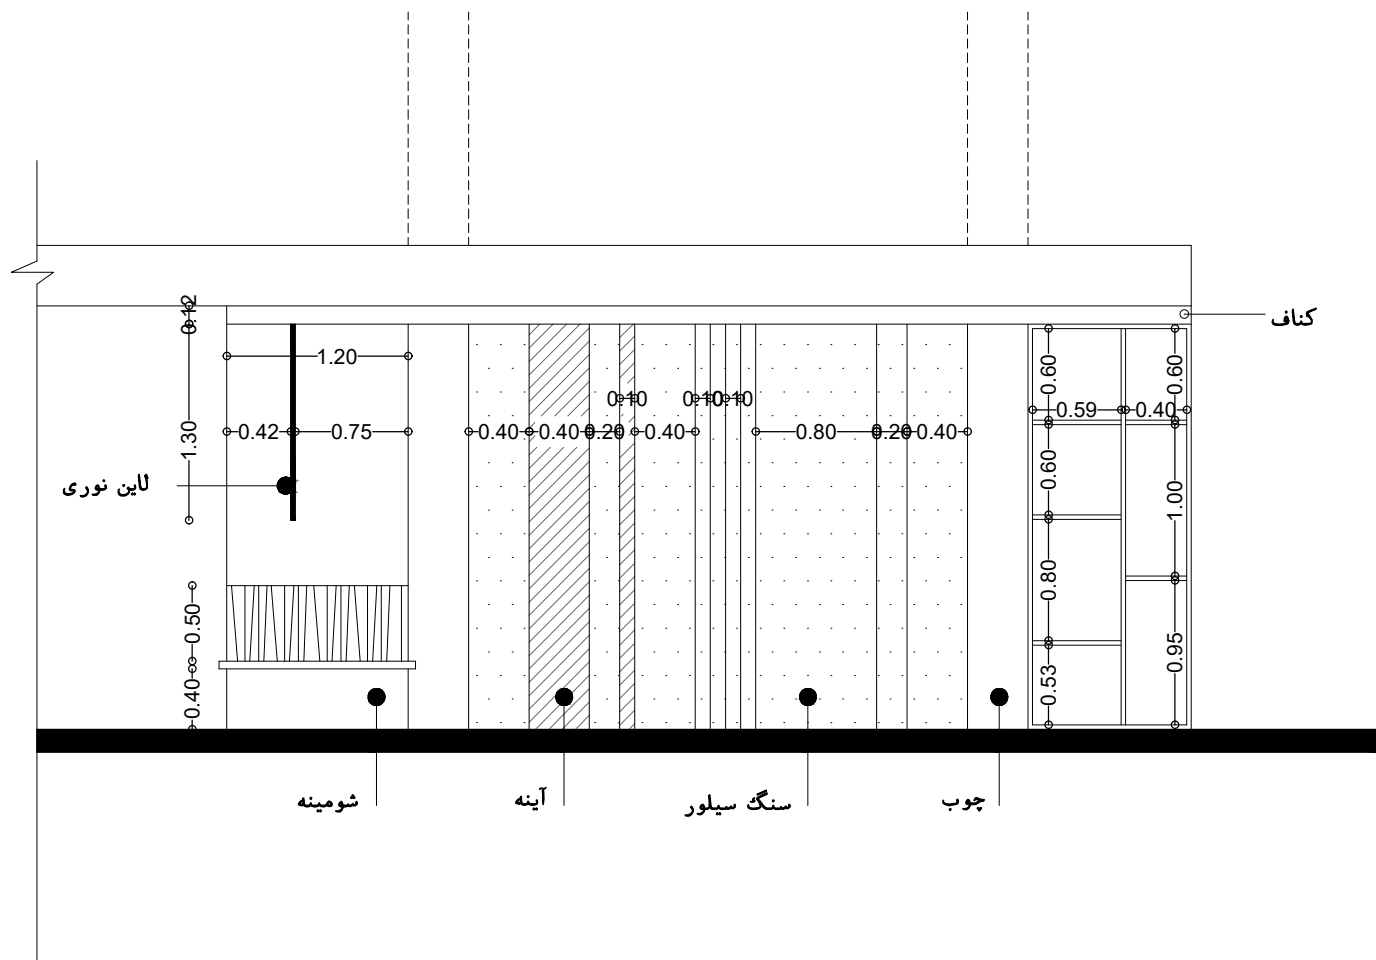

Detail A closet

Instagram: tarhe9_group

WhatsApp: 09132148343

Elevations of Bed Room

WWW.TARHE9.COM

scale 1:50

Architectural Design

Detaile A

Detaile B

Instagram: tarhe9_group

WhatsApp: 09132148343

Elevations of Living Room

WWW.TARHE9.COM

scale 1:50

Architectural Design

Detaile B