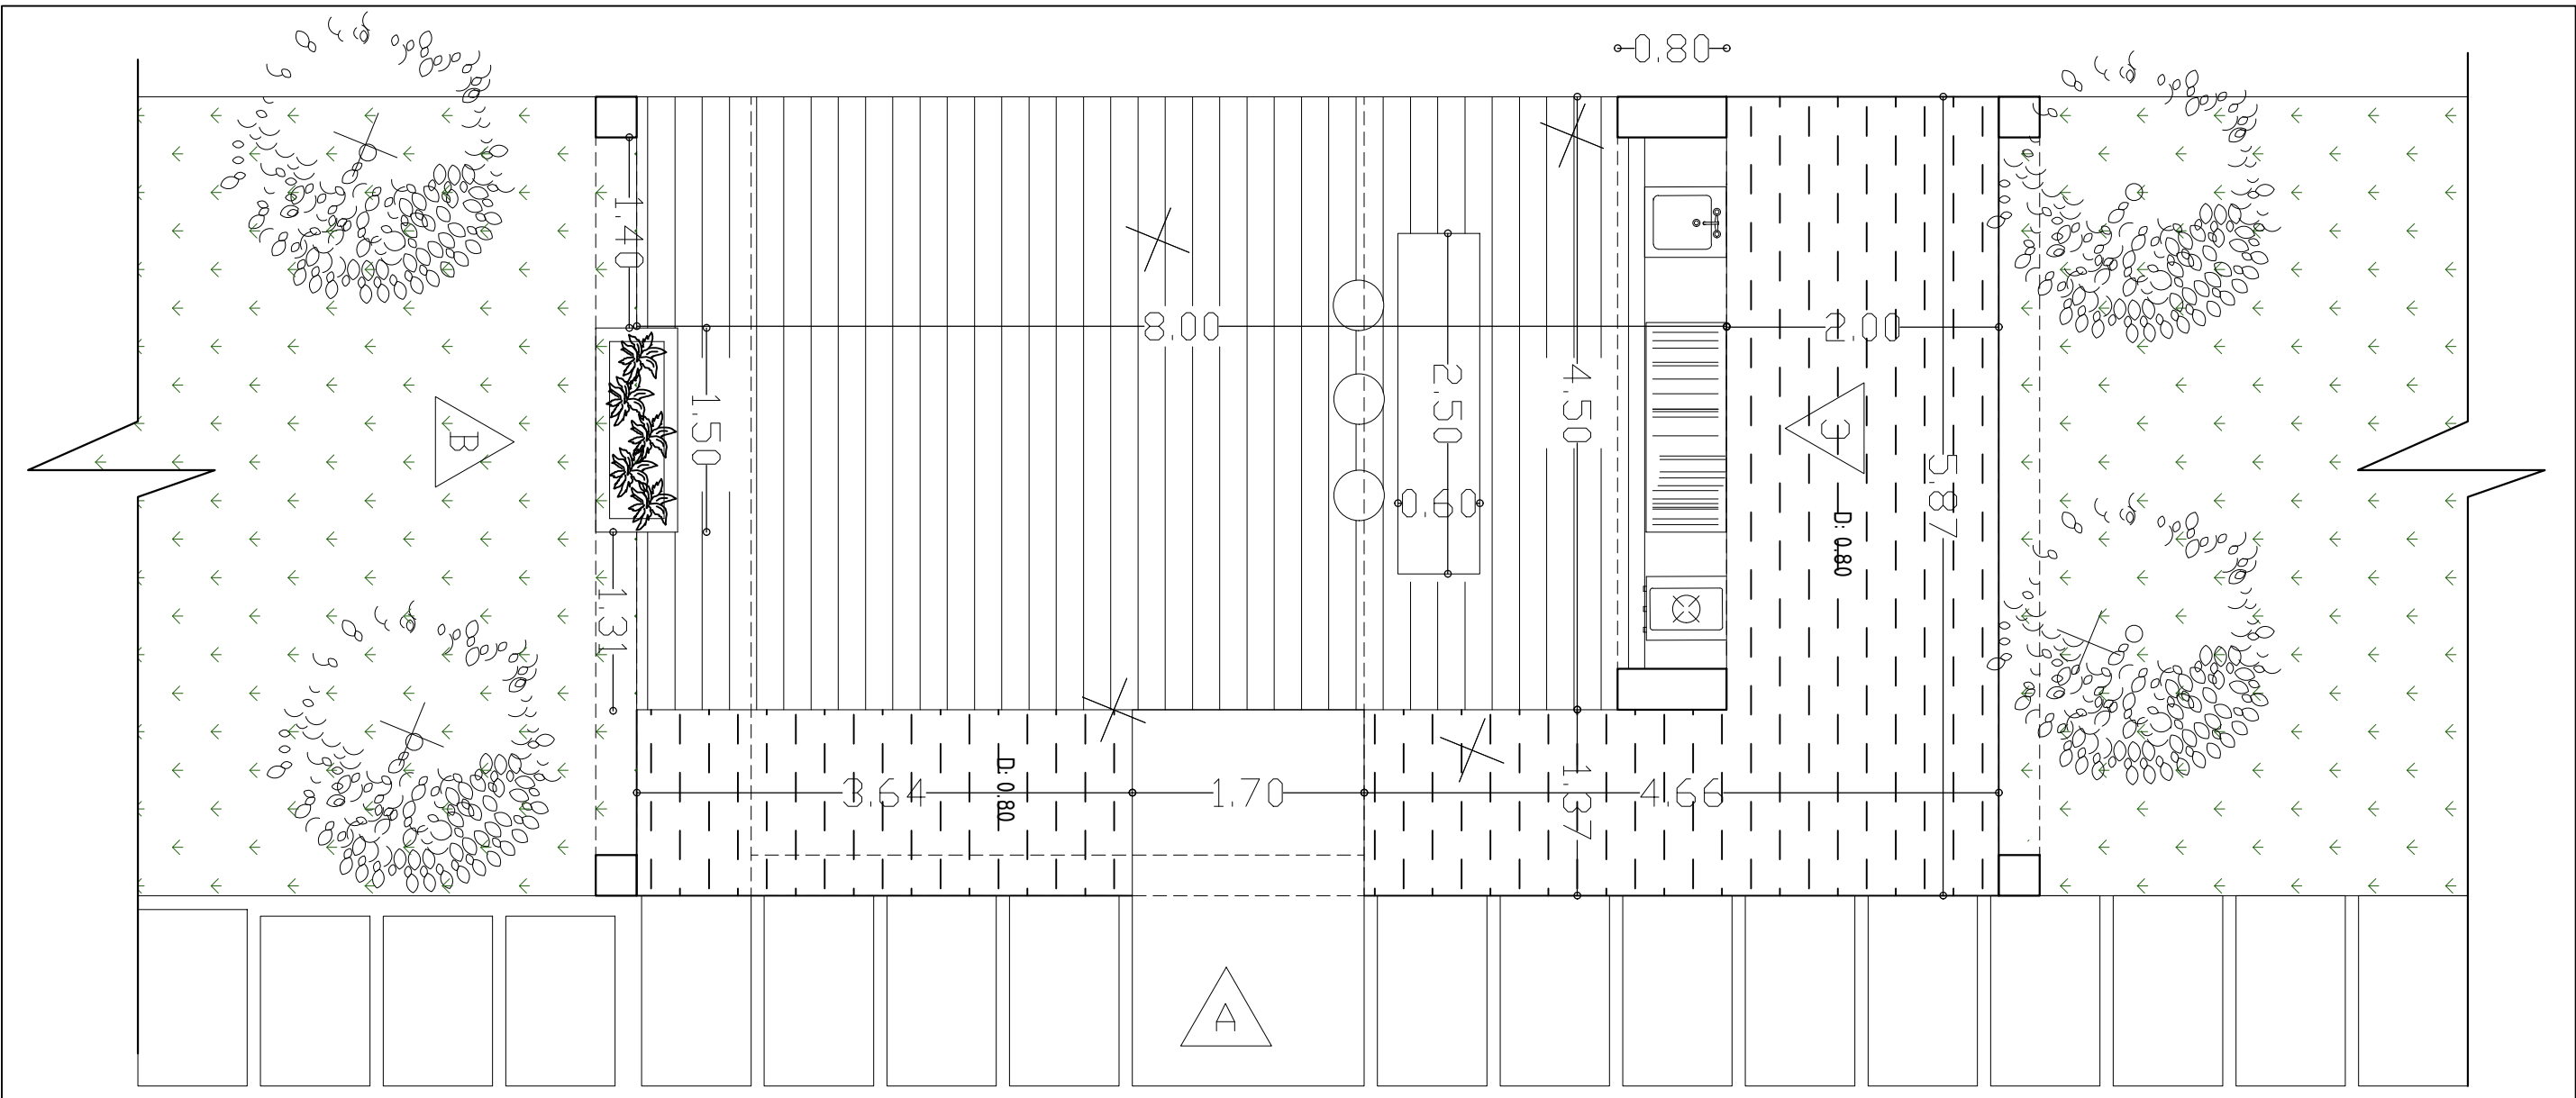

Detaile B

WWW.TARHE9.COM

Instagram : tarhe9.co

WhatsApp : 09132148343

Detaile

Scale 1:50