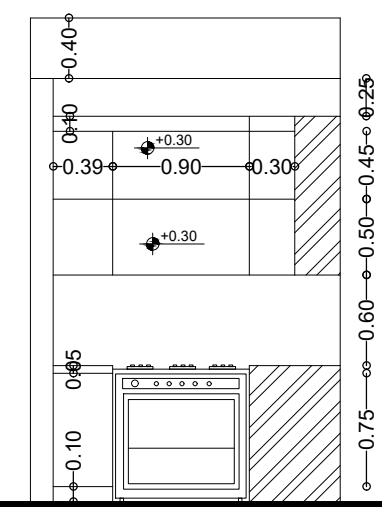

Detaile B

Instagram: tarhe9_group

WhatsApp: 09132148343

Elevations of Living Room

WWW.TARHE9.COM

scale 1:50

Architectural Design

Detaile B