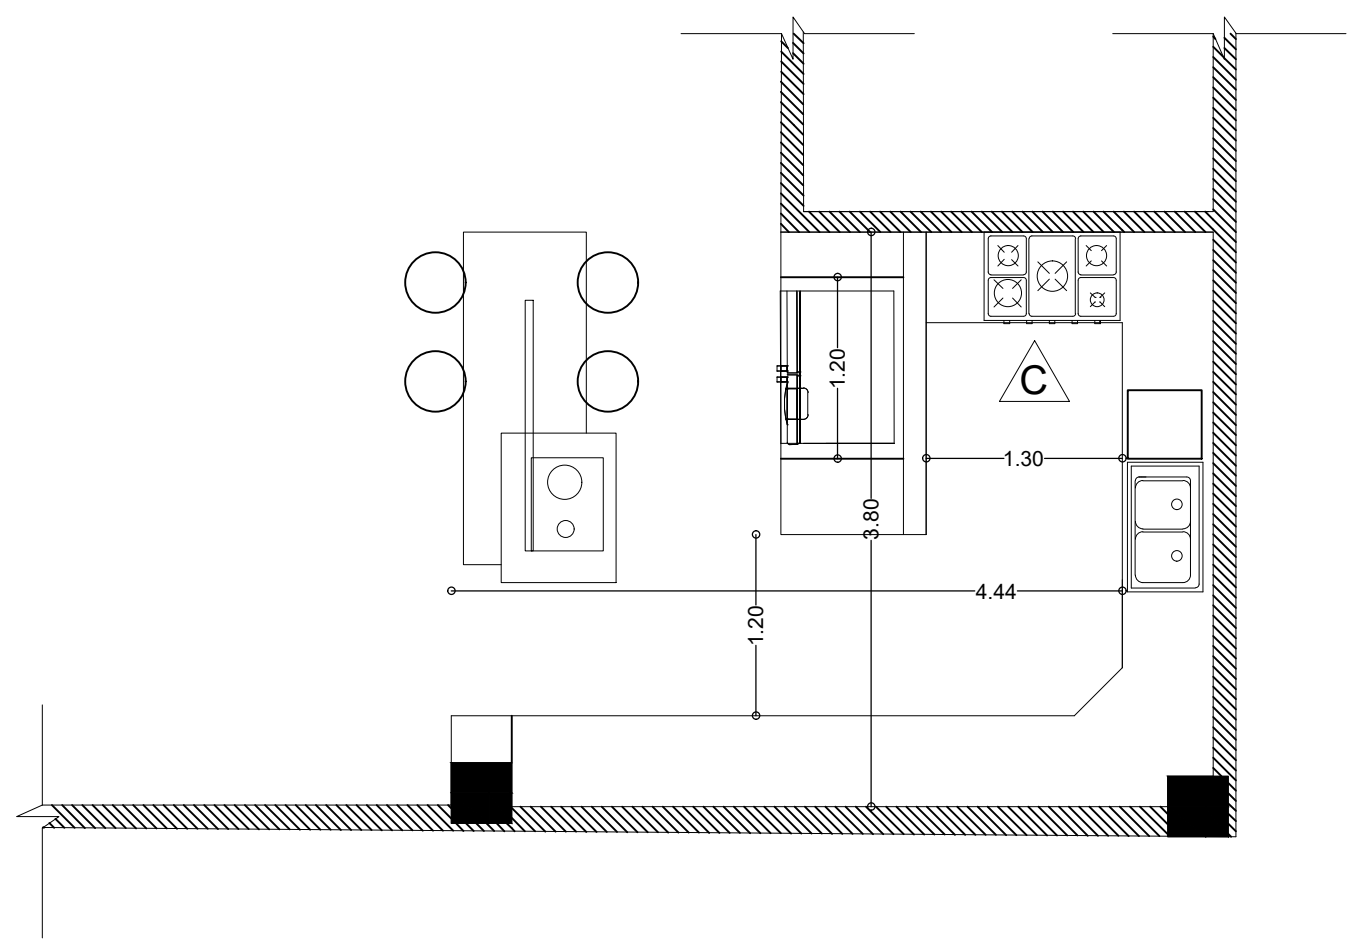

Detail A closet

Instagram: tarhe9_group

WhatsApp: 09132148343

Elevations of Bed Room

WWW.TARHE9.COM

scale 1:50

Architectural Design

Detaile A

Detaile B

Instagram: tarhe9_group

WhatsApp: 09132148343

Elevations of Living Room

WWW.TARHE9.COM

scale 1:50

Architectural Design

Detaile B

Detaile C

WWW.TARHE9.COM

Instagram : tarhe9.co

WhatsApp : 09132148343

Detaile

Scale 1:50